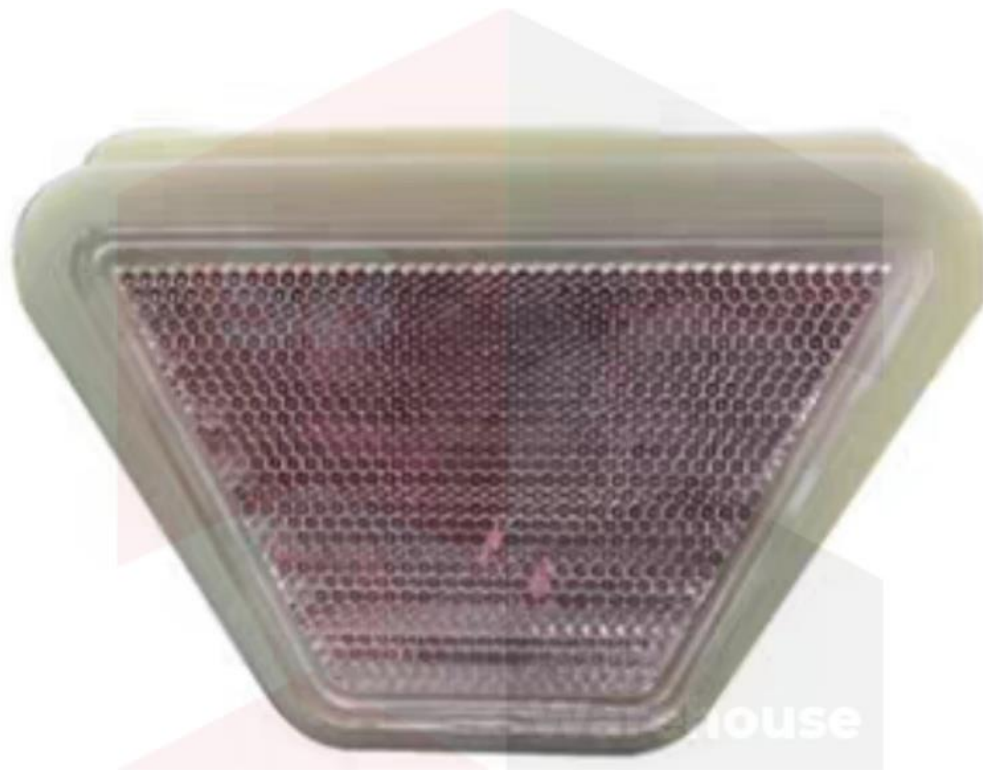

Specifications

Measurement: 5.5cm Upper width, 13cm lower width, 8cm height

Feature:

1. SB – AW Illuminate double sided trapezoidal delineator reflector comes with one colour, able to glow in the dark.

*Note: Custom-made order for thickness SB-AW is available and please contact us for more information.

All statements, technical information and recommendations contained herein are based on tests we believe to be reliable, but the accuracy or completeness thereof is not guaranteed, and the preceding is made in lieu of all warranties, expressed or implied.

All You Need