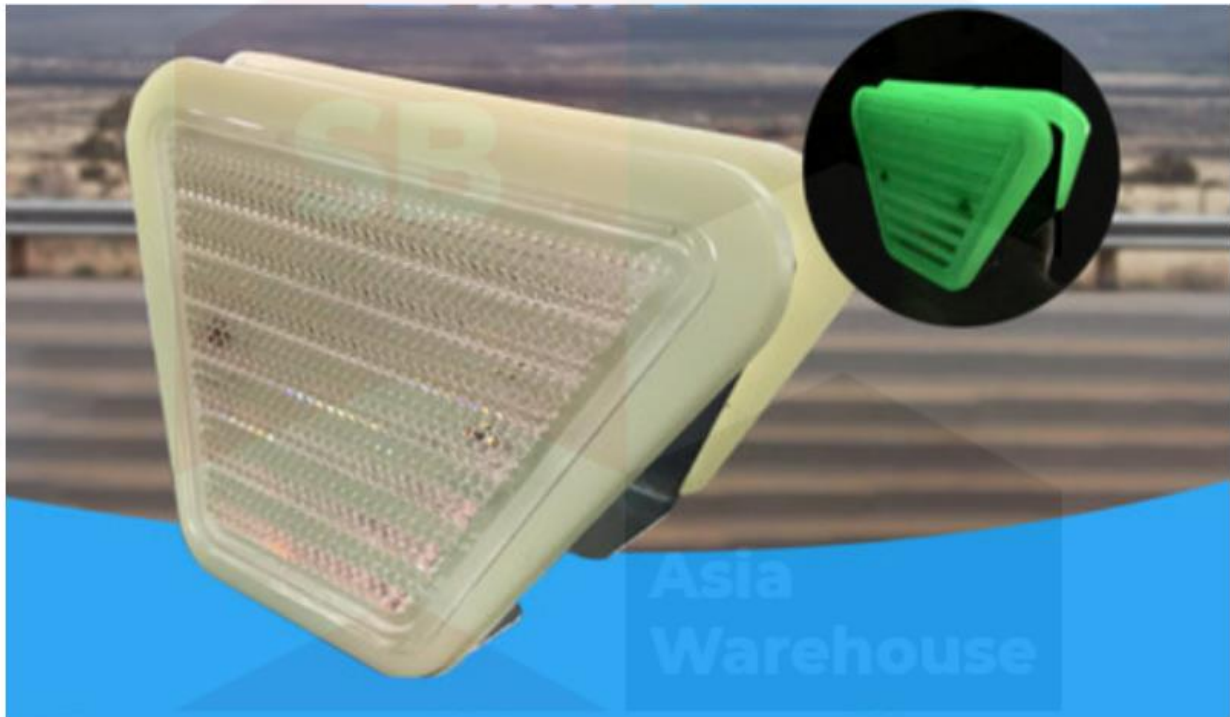

PRODUCT INFORMATION

All You Need

SB-AW Illuminate Trapezoidal Delineator Reflector

This Illuminate Double Sided Trapezoidal Delineators Reflector helps to alert drivers to obstacles and changes in the roadway to make the road safer for road user. Highly reflective and dirt-resistant, reflectors and delineators increase visibility at night by reflecting light back towards the vehicle. SB – AW Illuminate double sided trapezoidal delineator reflector can be glow in the dark, provide a better visibility on a dark road for road user safety.

Specifications

Measurement: 5.5cm Upper width, 13cm lower width, 8cm height

Feature:

1. SB – AW Illuminate double sided trapezoidal delineator reflector comes with one colour, able to glow in the dark.

*Note: Custom-made order for thickness SB-AW is available and please contact us for more information.