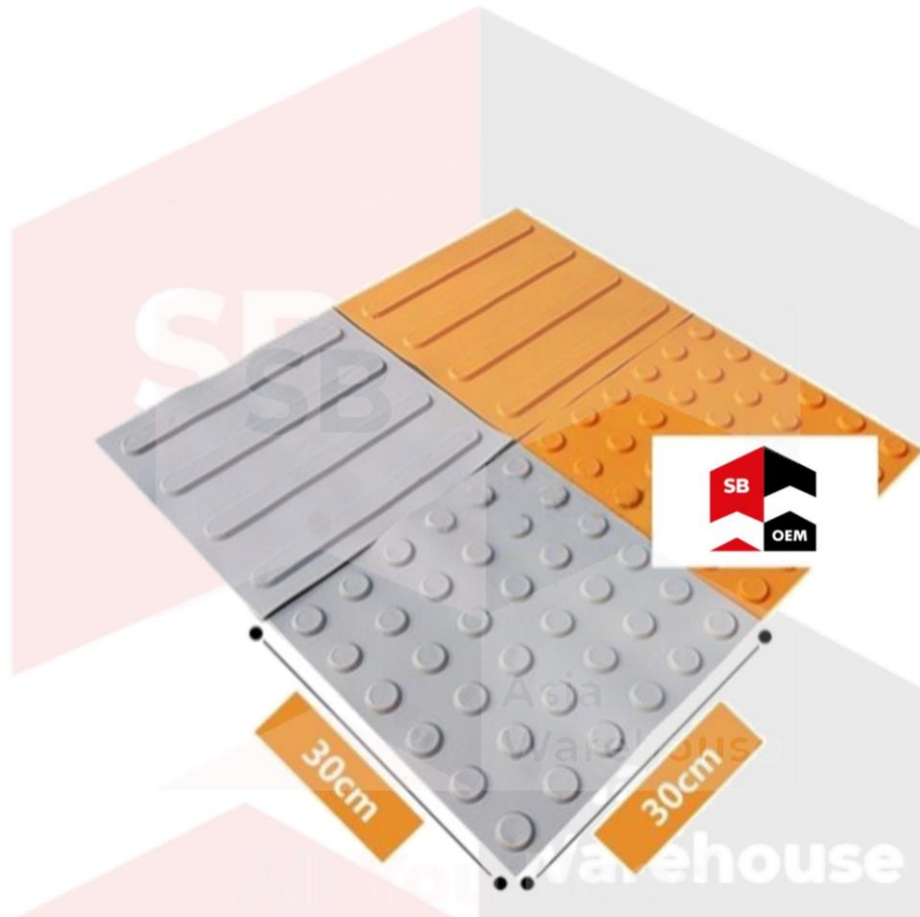

PRODUCT INFORMATION

All You Need

SB-AW Tactile Paving

SB-AW Tactile Paving (also called detectable warning surface) is a system of textured ground surface found on footpaths, stairs and station platforms to warn pedestrians who are visually impaired and intended to guide blind or visually impaired people safely from one place to another in public areas.