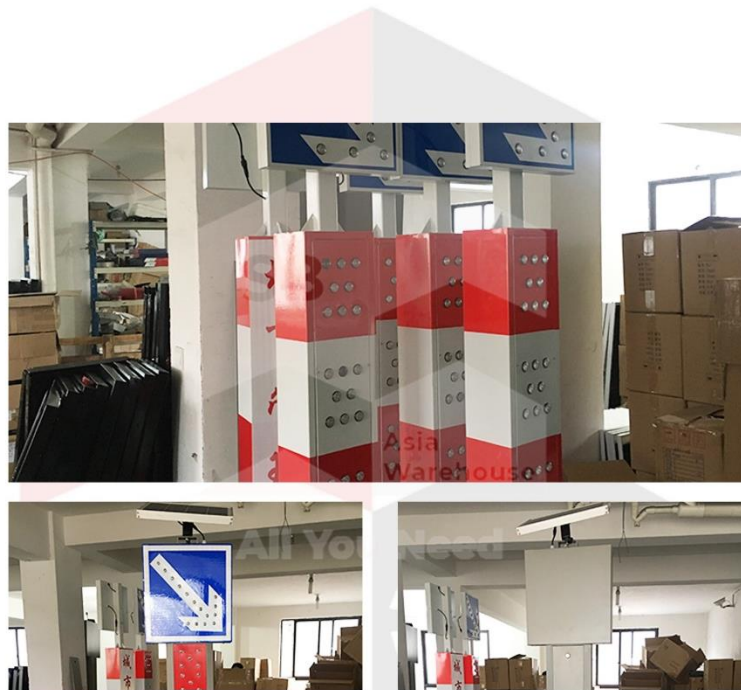

Specifications

Material: LED

Dimension: 2100mm x 200mm x 70mm

Solar Panel Size: 25cm x 18cm

Weight: 15kg

Features:

1. High performance system, smart design
2. Turbo anti-reflection technology for enhanced brightness
3. Super bright LED, to reach distance up to 2000m
4. High quality LED to support night visibility
5. Solar charging for longer night light

NOTE: For more information on size, colour and materials, please contact us today!

All statements, technical information and recommendations contained herein are based on tests we believe to be reliable, but the accuracy or completeness thereof is not guaranteed, and the preceding is made in lieu of all warranties, expressed or implied.